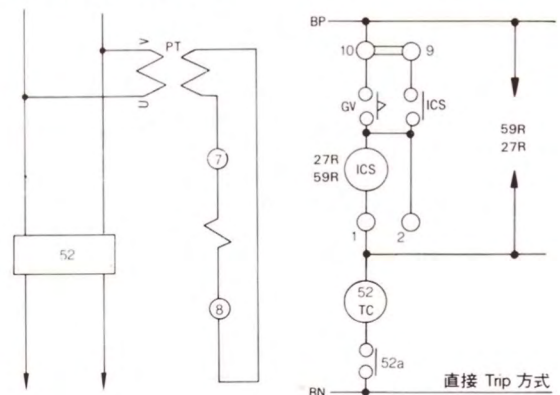

■ TYPE TUV-C (常時開路形：Normally Open Contact)

When voltage drops below a given value, the main contact is closed after time delay and trips a circuit breaker. This relay needs D.C power source for tripping and is suitable for detection of abnormal voltage drop in A.C circuit.

■ INTERNAL WIRING DIAGRAM

■ SPECIFICATION

(Values at 60Hz)

Type	Rating (V)	Tap Range	ICS Unit (DC)	Figure	Weight (Kg)
TOV-C1	110V	110, 120, 130, 140, 150V	0.5A	Non-drawout	≒ 3.2
TOV-C2	220V	220, 240, 260, 280, 300V			
TOV-CD1	110V	110, 120, 130, 140, 150V	0.5-2.0A	Drawout	≒ 4.0
TOV-CD2	220V	220, 240, 260, 280, 300V			
TUV-C169	110V	60, 65, 70, 75, 80, 85, 90V	0.5A	Non-drawout	≒ 3.2
TUV-C269	220V	160, 165, 170, 175, 180, 185, 190V			
TUV-CD169	110V	60, 65, 70, 75, 80, 85, 90V	0.5-2.0A	Drawout	≒ 4.0
TUV-CD269	220V	160, 165, 170, 175, 180, 185, 190V			

■ OPERATING VALUE SETTING

When you will be setting the operating voltage value, must be set on the setting voltage plate in the relay.

■ TIME LEVER SETTING

You must be decide the operating time before setting by the time lever above the rotary disk and refer to Time-Voltage characteristic. When the shipping, be posited at 10 position of time lever.

■ EXTERNAL WIRING DIAGRAM

- TYPE TUV-C
- TYPE TOV-C

TIME & VOLTAGE CHARACTERISTICS

UNDER VOLTAGE RELAY

OVER VOLTAGE RELAY

DIMENSIONS

普得企業股份有限公司

總公司: 台北市內湖區行愛路 68 號 6 樓
 電話: (02)8791-8588 傳真: (02)8791-9588
 電子郵件: toyotech@ms37.hinet.net
 網址: www.toyotech.com.tw