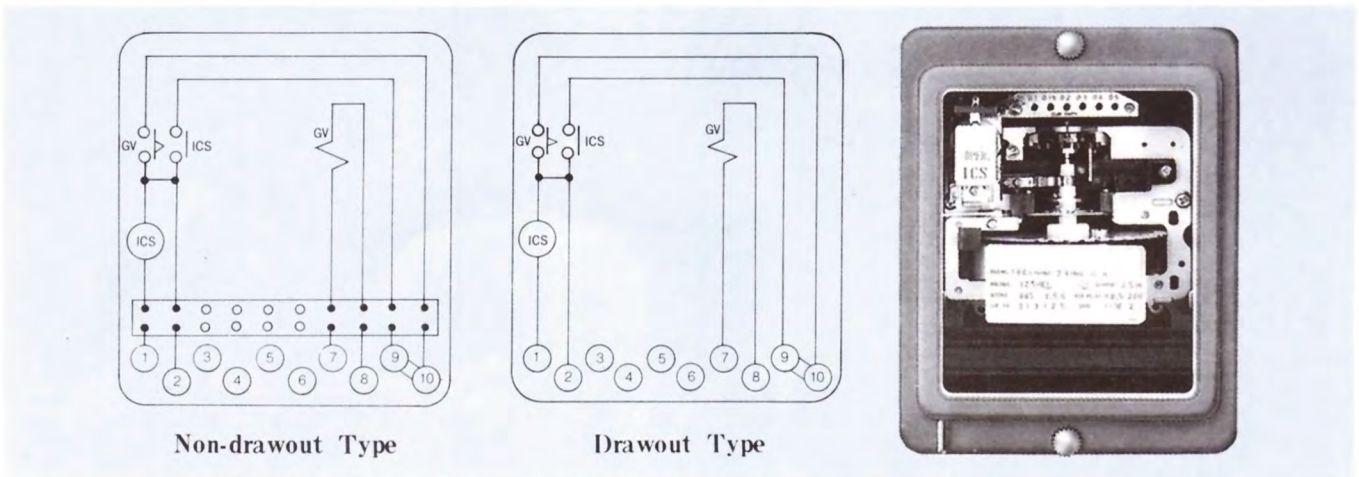

TOYO

過/不足電壓繼電器 Over / Under Voltage Relay

■ TYPE TOV-C (常時開路形：Normally Open Contact)

When voltage rises over a given value, the main contact is closed after time delay and trips a circuit breaker. This relay needs D.C power source for tripping and is suitable for detecting abnormal voltage rise in A.C circuits.

■ TYPE TUV-C (常時開路形：Normally Open Contact)

When voltage drops below a given value, the main contact is closed after time delay and trips a circuit breaker. This relay needs D.C power source for tripping and is suitable for detection of abnormal voltage drop in A.C circuit.

■ INTERNAL WIRING DIAGRAM

■ SPECIFICATION

(Values at 60Hz)

Type	Rating (V)	Tap Range	ICS Unit (DC)	Figure	Weight (Kg)
TOV-C1	110V	110, 120, 130, 140, 150V	0.5A	Non-drawout	≒ 3.2
TOV-C2	220V	220, 240, 260, 280, 300V			
TOV-CD1	110V	110, 120, 130, 140, 150V	0.5-2.0A	Drawout	≒ 4.0
TOV-CD2	220V	220, 240, 260, 280, 300V			
TUV-C169	110V	60, 65, 70, 75, 80, 85, 90V	0.5A	Non-drawout	≒ 3.2
TUV-C269	220V	160, 165, 170, 175, 180, 185, 190V			
TUV-CD169	110V	60, 65, 70, 75, 80, 85, 90V	0.5-2.0A	Drawout	≒ 4.0
TUV-CD269	220V	160, 165, 170, 175, 180, 185, 190V			