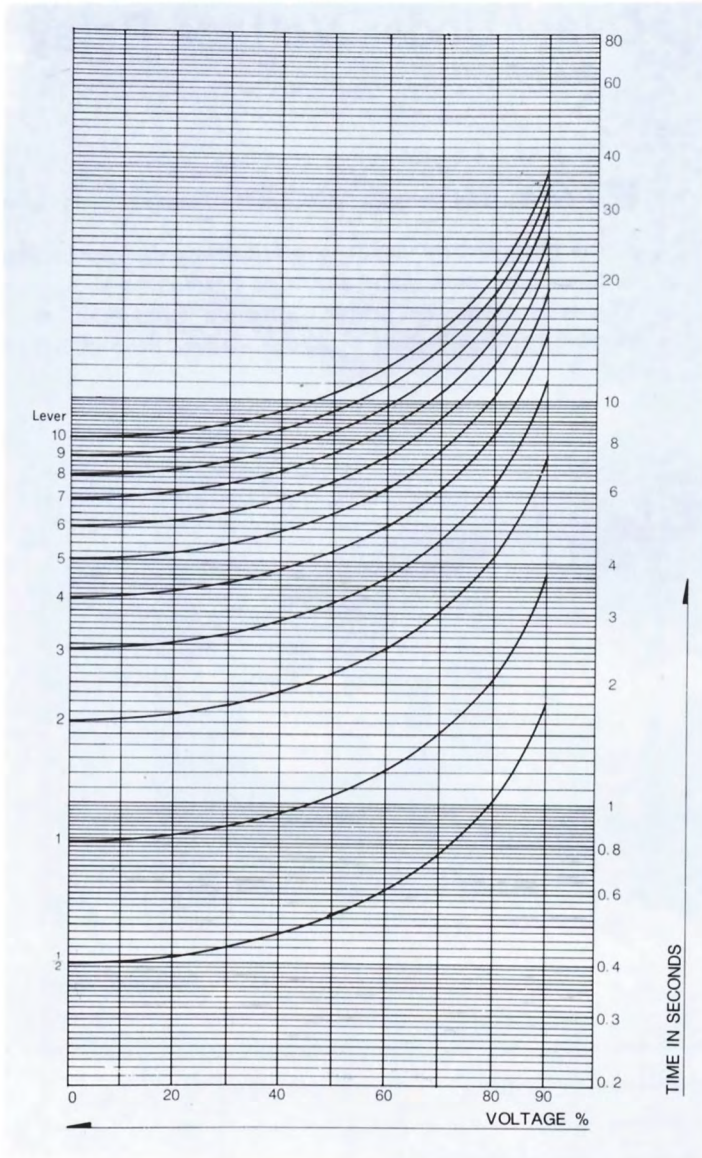

TIME & VOLTAGE CHARACTERISTICS

UNDER VOLTAGE RELAY

OVER VOLTAGE RELAY