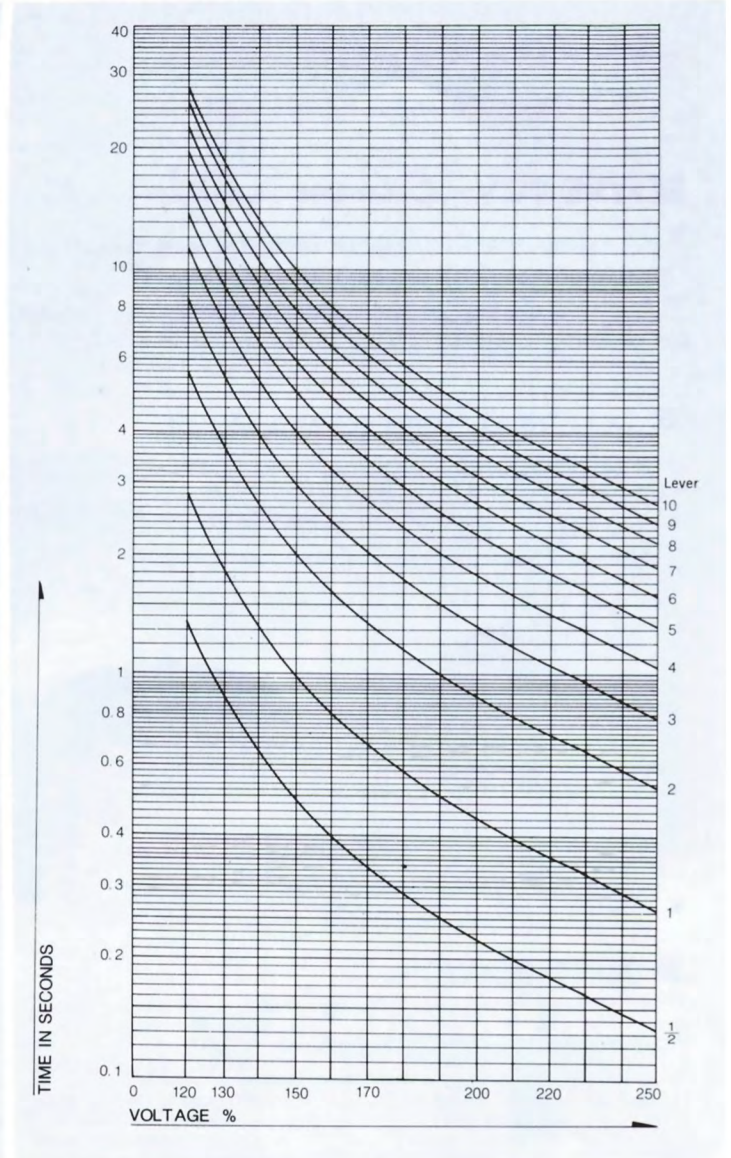

TIME & VOLTAGE CHARACTERISTICS

UNDER VOLTAGE RELAY

OVER VOLTAGE RELAY